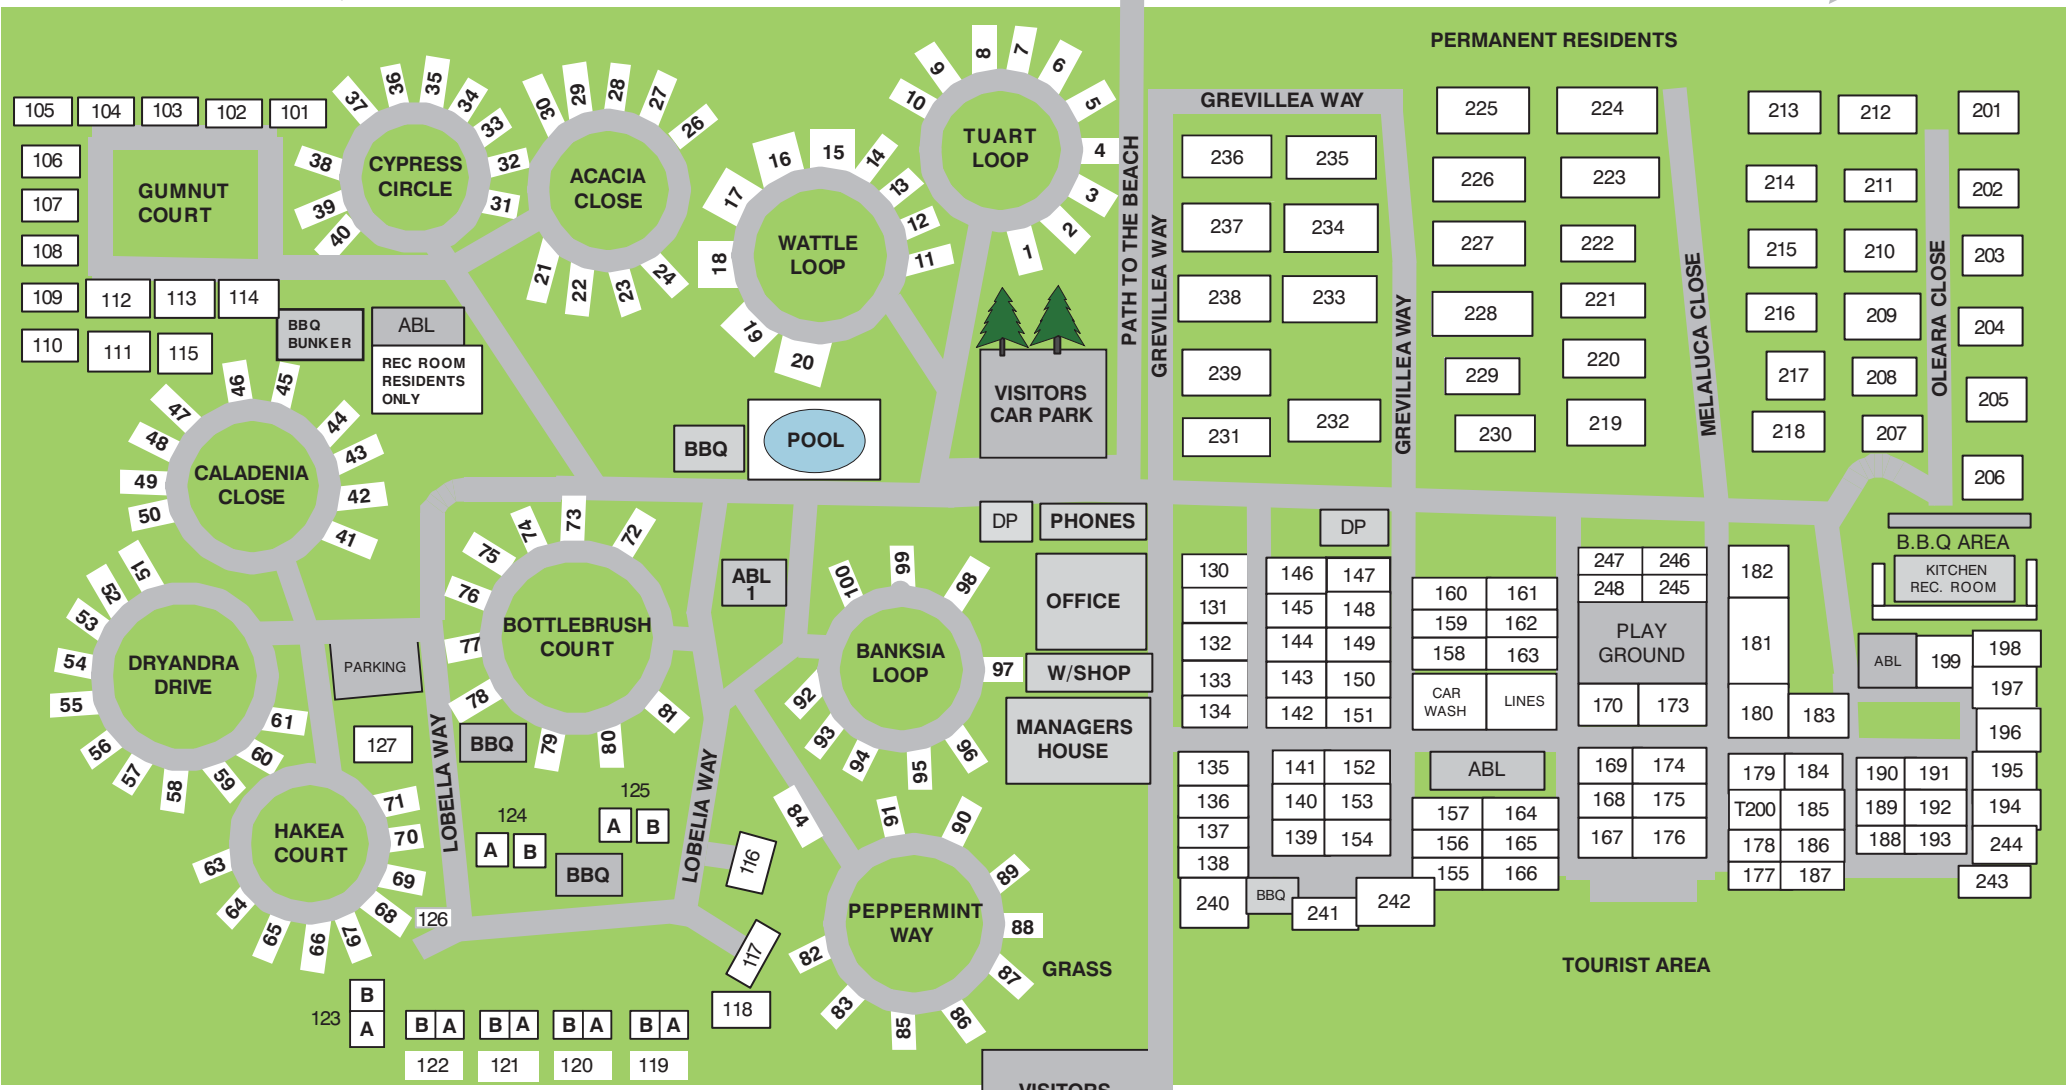

TO THE BOAT RAMP

TO THE BEACH

TO ROCKINGHAM/MANDURAH/BUNBURY

TO FREMANTLE COCKBURN ROAD