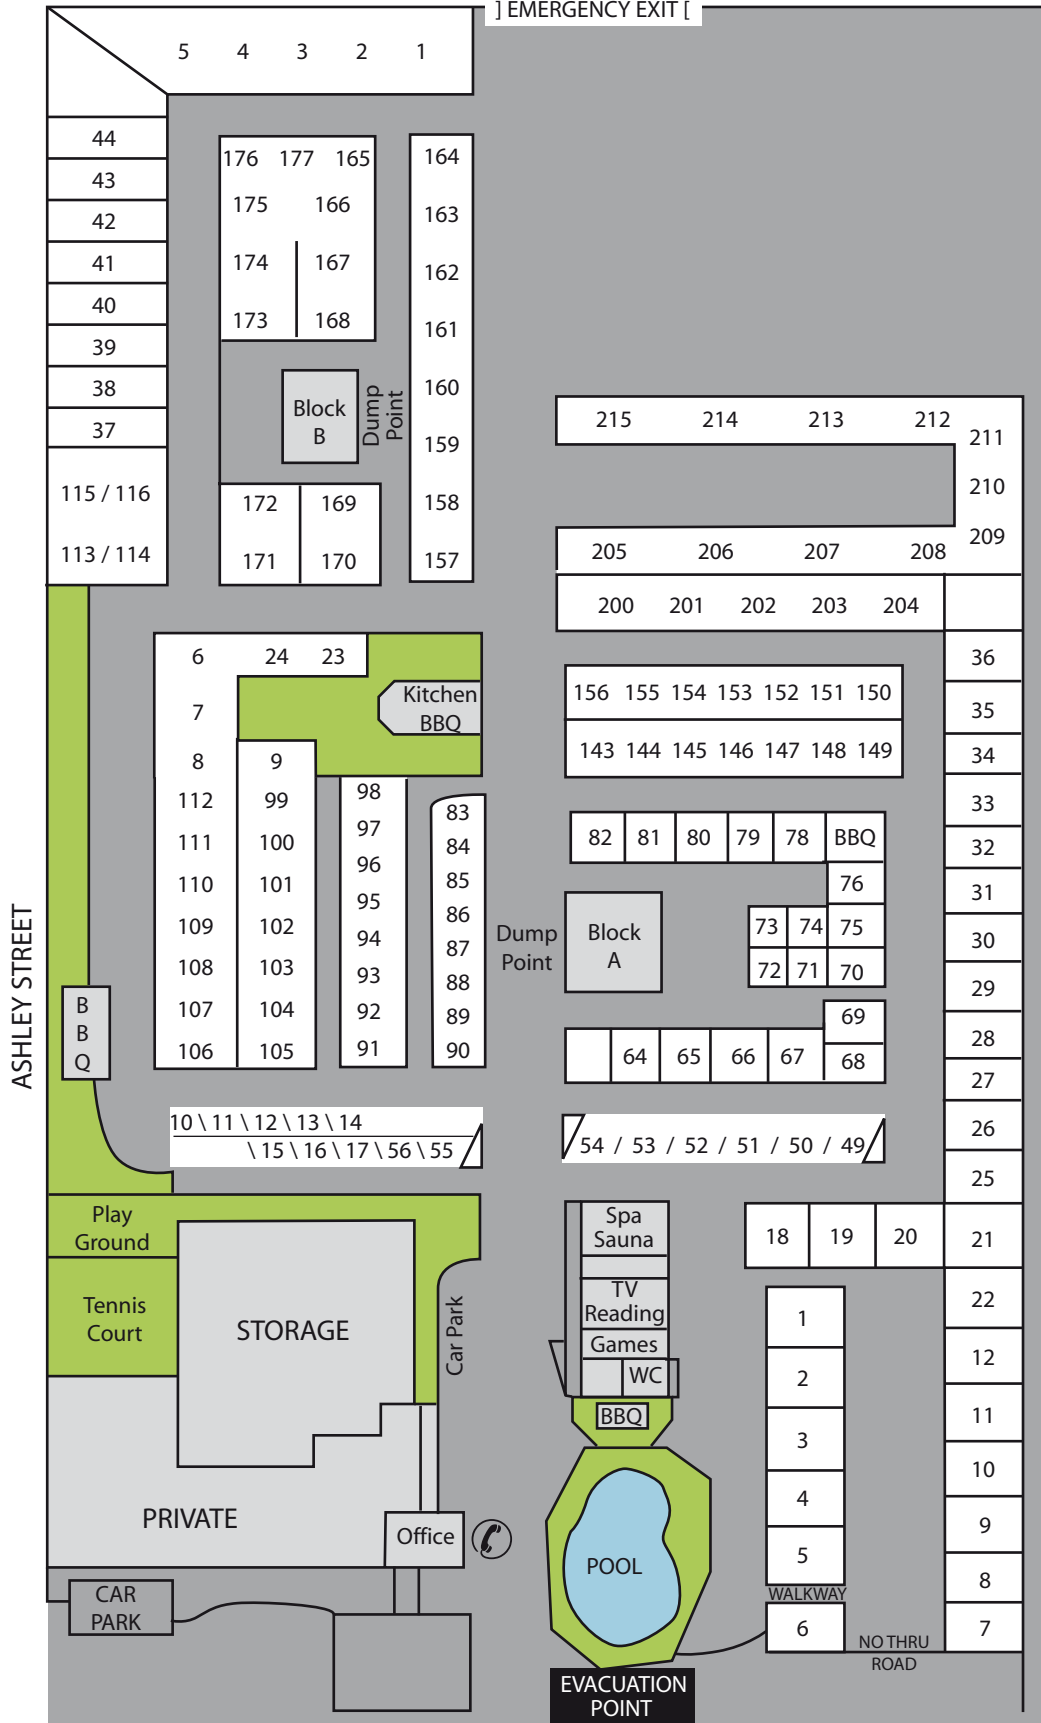

Ashley Gardens

Legend

1-5; 18-22	Family Cabin 6Berth	113-116	Camper Cabins
1F-5F; 8F-12F	Family Villas	202-204; 207; 213	Deluxe Family Villa
6FS-7FS	Family Villas Spas	205-206	Deluxe Family Villa 3Bed
99-102	Holiday Unit 2Berth	214-215	Deluxe Family Villa 3Bed
6-9; 15	Holiday Unit 5Berth	25-34	Deluxe Studio
109-112	Holiday Unit 6Berth	35-36	Deluxe Studio - Twin
49-56; 64-69;	Powered Sites	209-211	Deluxe Villa 1Bed
78-98; 143-176		200-201	Deluxe Villa 2Q
23-24	Spa Unit	208; 212	Deluxe Villa 2Q
71-72	Standard Cabin 2Berth	37-44	Ensuite Sites
70; 73-76	Standard Cabin 6Berth	10-14; 16-17	Family Cabin 4Berth