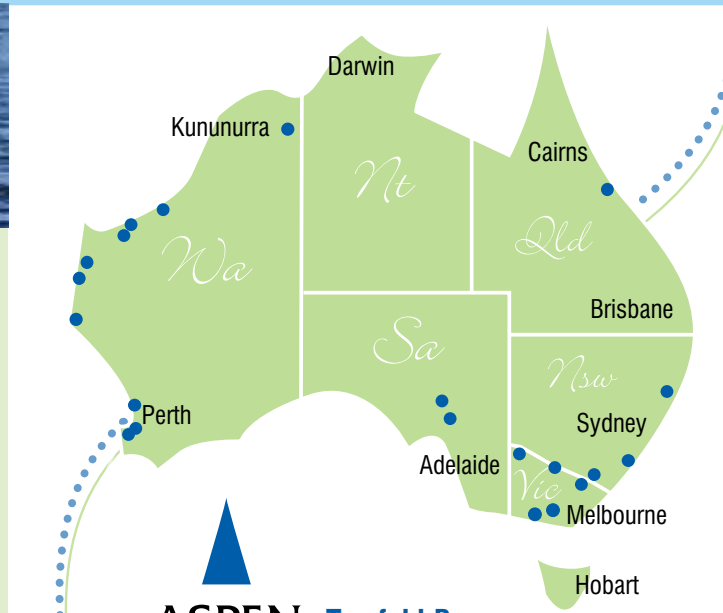

ASPEN PARKS

Twofold Bay Beach Resort

731 Princes Hwy, Eden
New South Wales 2551
T: (02) 6496 1572
F: (02) 6496 3082
E: twofold@aspensparks.com.au
Freecall: 1800 631 006
aspensparks.com.au

AAA RATING ★★★★★

Bankcard/Mastercard/Visa
Sorry no pets