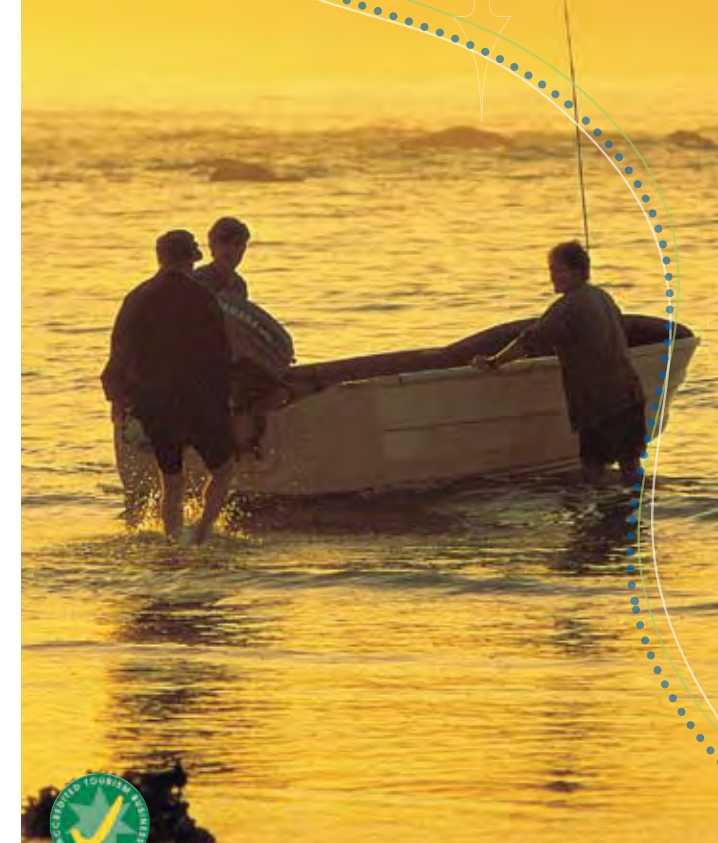

Twofold Bay BEACH RESORT

E-Newsletter

aspensparks.com.au