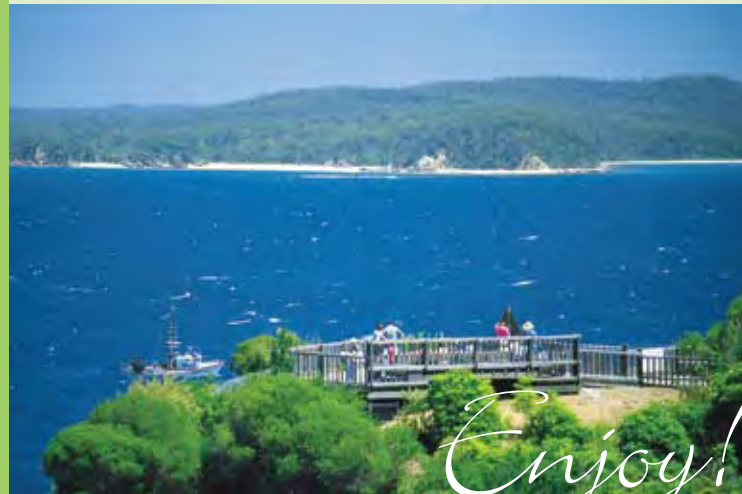

# things to do

- Eden Whale Museum.
- Cat-Balou - Twofold Bay Discovery Cruises. Dolphins and seals are seen most trips.
- Whale watching (seasonal).
- Bush walking in Ben Boyd National Park.
- Visit Seaman's Memorial Wall and lookout.
- Reef, deep sea & game fishing charters.
- Recreational Fishing (from the beach & Nullica River this is a draw card for visitors).
- Swimming in our pristine & safe beaches.
- Visit Greencape Lighthouse & Boyd's Tower.
- Golf & bowls.
- Sea kayaking - Day trips from Eden.

# welcome

Imagine a beachside location on the magnificent shores of Twofold Bay, within minutes of Eden along the NSW Sapphire Coast. Here lies Twofold Bay Beach Resort, conveniently located midway between Sydney and Melbourne with Canberra only three hours away.

The Sapphire Coast is famous for its crystal clear waters and unlimited stretches of golden sands surrounded by an array of National Parks and State Forests. This is the perfect holiday playground.

Set within five hectares of natural parkland with easy beach access, Twofold Bay Beach Resort is everything you'd expect from a quality Aspen Park.