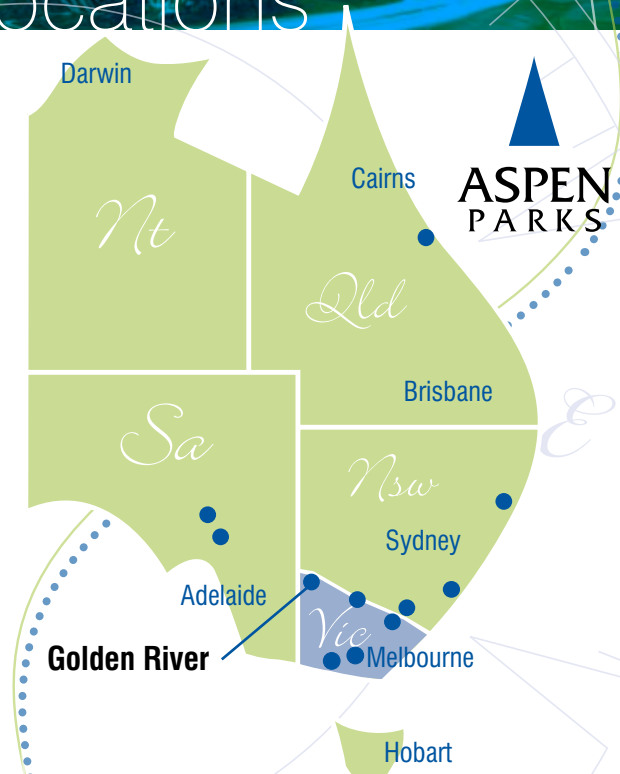

welcome

**Golden River Holiday Park offers 4 star quality holiday accommodation just 4 kilometres from the centre of Mildura. Located on over 2.8 hectares of beautiful trees and lawns on the banks of the Murray River, Golden River Holiday Park provides the perfect backdrop for a relaxing holiday.**

Mildura is approximately 5.5 hours from Melbourne along the Sunraysia, Calder and Murray Valley highways and offers a wide range of events and attractions for all ages.

Visit Murray Sunset National Park and see Pink Lakes, Rare Birds and colourful spring wildflowers. Learn about the rich indigenous history of the region, explore billabongs and floodplains near the Murray River, grasslands, native pine woodlands, Mallee covered dunes and saltbush flats.

# locations

## Aspen Parks in Victoria

Bpathaven Holiday Park	1800 352 982
Geelong Riverview Tourist Park	1800 336 225
Golden River Holiday Park	1800 621 262
Yarraby Holiday Park	1800 222 052
Ashley Gardens BIG4 Holiday Village	1800 061 444
<b>New South Wales</b>	
A. Shady River Holiday Park	1800 674 239
Magic Murray Houseboats	1800 356 483
Maiden's Inn Holiday Park	1800 356 801
Murray River Holiday Park	1800 357 215
Twofold Bay Beach Resort	1800 631 006
Wallamba River Holiday Park	1800 268 176
Wymah Valley Holiday Park	1800 776 523