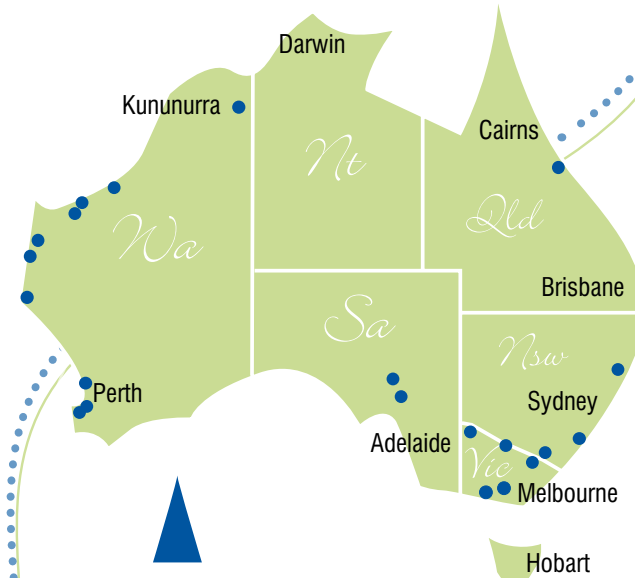

ASPEN PARKS

A Shady River Holiday Park

Merool Lane, Moama, New South Wales 2731

T: (03) 5482 5500

F: (03) 5480 9358

E: shadyriver@aspenparks.com.au

Freecall: 1800 674 239

aspenparks.com.au

AAA RATING ★★★★★

EFTPOS/Mastercard/Visa
Sorry no pets